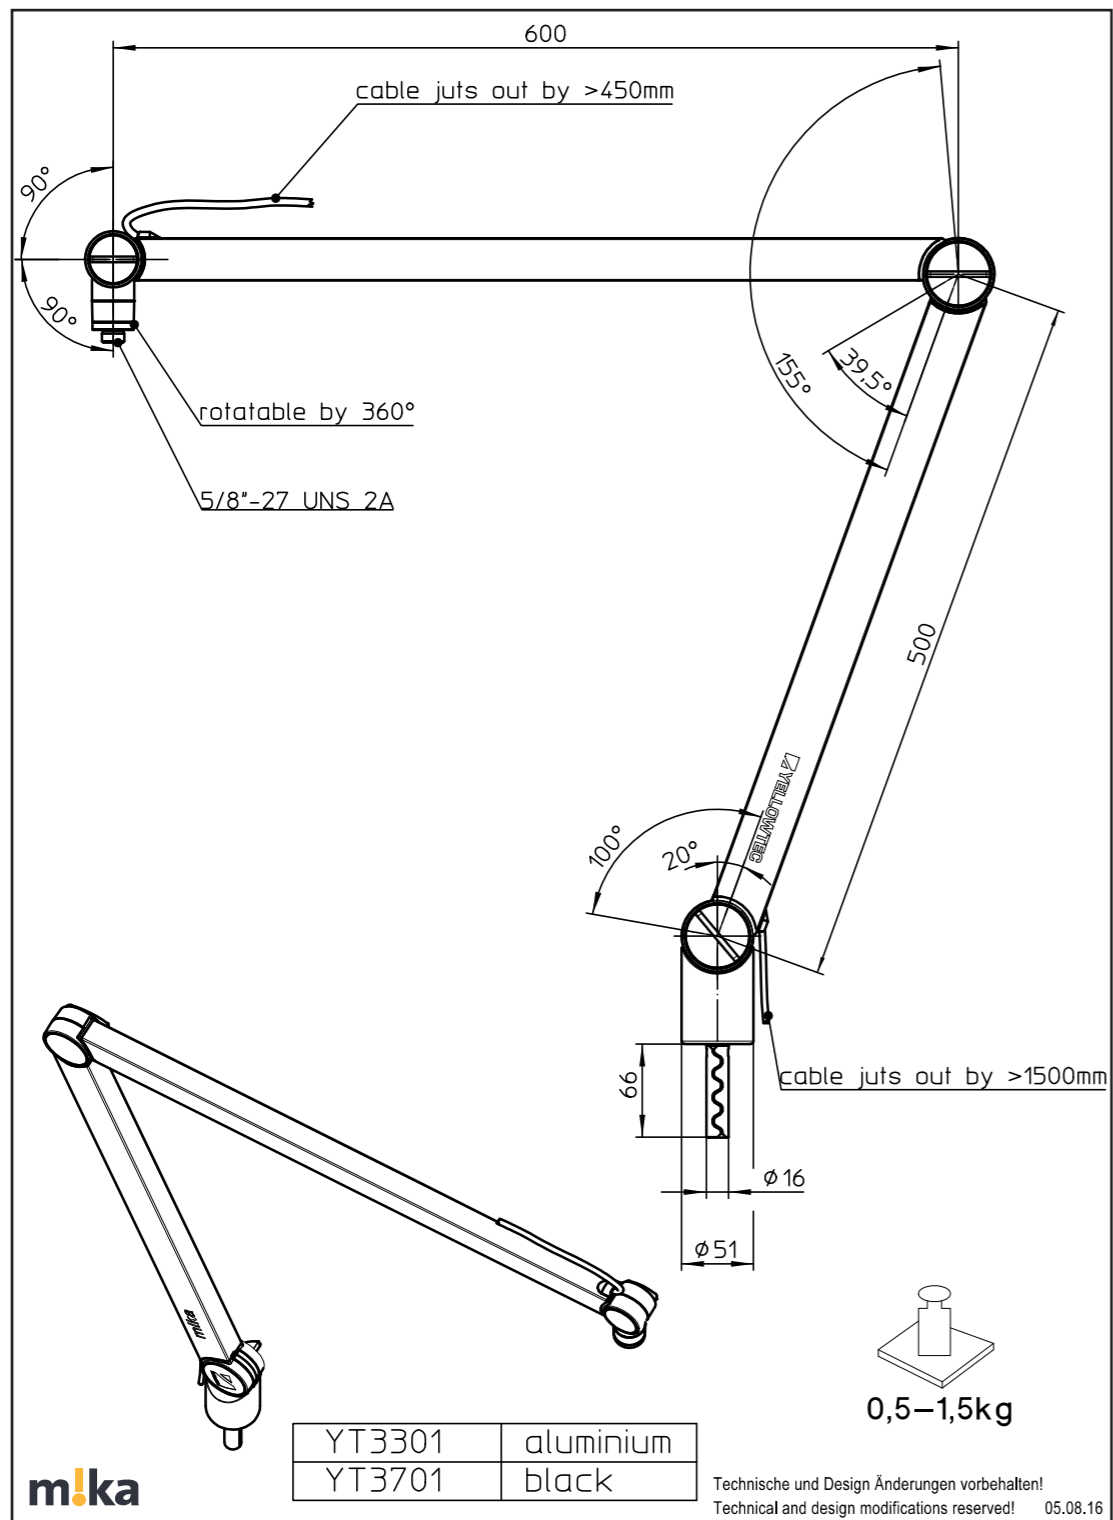

m!ka Mikrofonarme XL

YT3301 Mikrofonarm XL aluminium

YT3701 Mikrofonarm XL schwarz

YT3305 On Air Mikrofonarm XL aluminium

YT3705 On Air Mikrofonarm XL schwarz