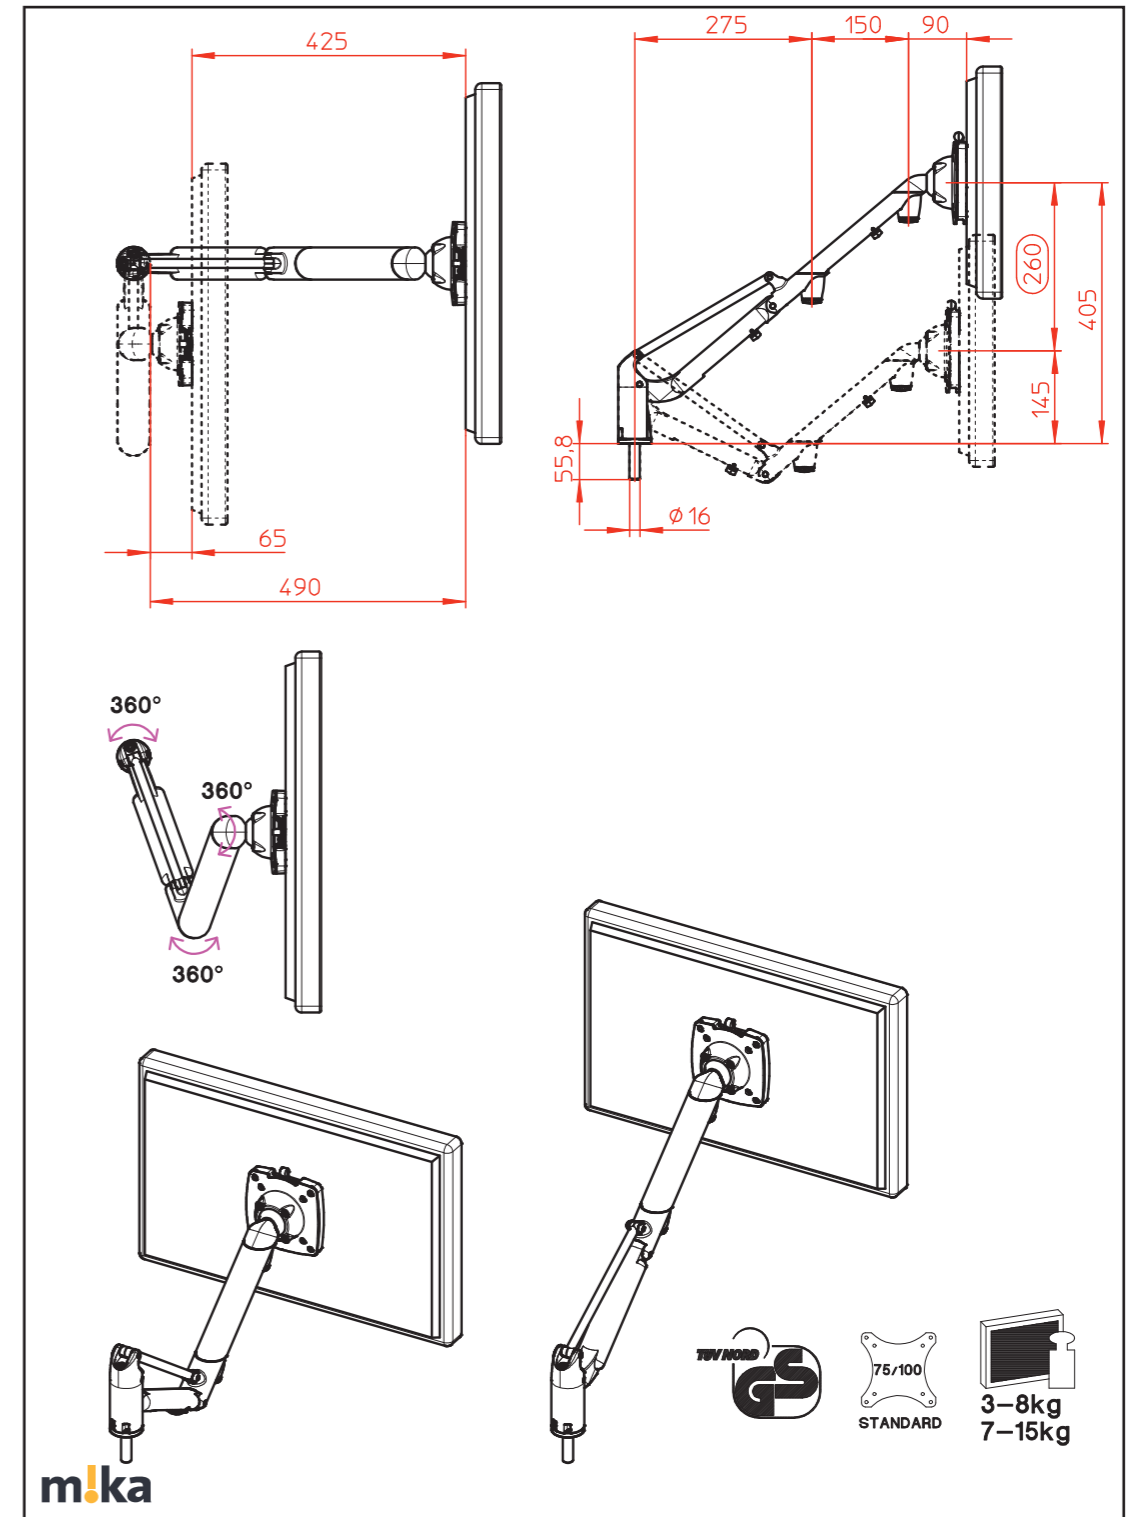

m!ka EasyLift

	Produkt ID	Beschreibung	
	YT3801	3-8kg m!ka EasyLift Monitorarm S	
	YT3802	7-15kg Max. Reichweite: 14.37" (36.5cm) Max. Höhe: 11" (28cm)	
	YT3811	3-8kg m!ka EasyLift Monitorarm M	
	YT3812	7-15kg Max. Reichweite: 20.28" (51.5cm) Max. Höhe: 16" (40.5cm)	
	YT3821	3-8kg m!ka EasyLift Monitor Arm L	
	YT3822	7-15kg Max. Reichweite: 20.28" (51.5cm) Max. Höhe: 12" (30.5cm)	

m!ka Easy Lift Monitorarm S

YT3801 EasyLift S 3-8kg

YT3802 EasyLift S 7-15kg

m!ka Easy Lift Monitorarm M

YT3811 EasyLift M 3-8kg

YT3812 EasyLift M 7-15kg

m!ka Easy Lift Monitorarm L

YT3821 EasyLift L 3-8kg

YT3822 EasyLift L 7-15kg