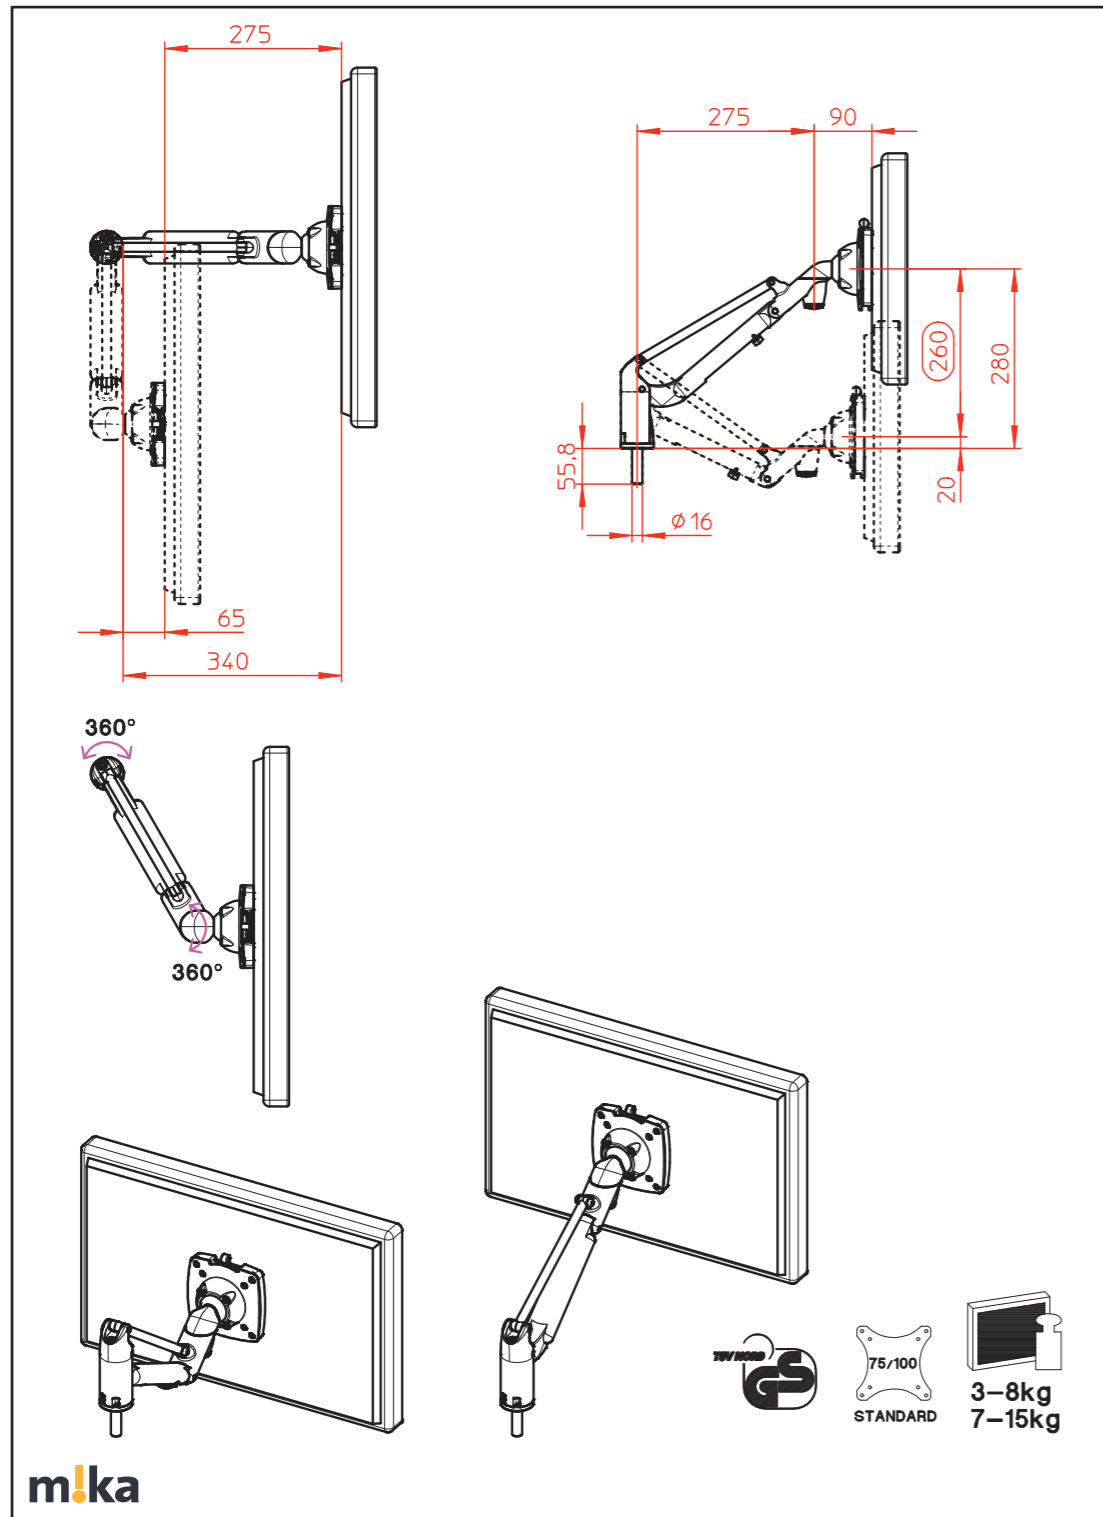

m!ka EasyLift

	Produkt ID	Beschreibung	
	YT3801	3-8kg m!ka EasyLift Monitorarm S	
	YT3802	7-15kg Max. Reichweite: 14.37" (36.5cm) Max. Höhe: 11" (28cm)	
	YT3811	3-8kg m!ka EasyLift Monitorarm M	
	YT3812	7-15kg Max. Reichweite: 20.28" (51.5cm) Max. Höhe: 16" (40.5cm)	
	YT3821	3-8kg m!ka EasyLift Monitor Arm L	
	YT3822	7-15kg Max. Reichweite: 20.28" (51.5cm) Max. Höhe: 12" (30.5cm)	

m!ka Easy Lift Monitorarm S

YT3801 EasyLift S 3-8kg

YT3802 EasyLift S 7-15kg

m!ka Easy Lift Monitorarm M

YT3811 EasyLift M 3-8kg

YT3812 EasyLift M 7-15kg

m!ka Easy Lift Monitorarm L

YT3821 EasyLift L 3-8kg

YT3822 EasyLift L 7-15kg